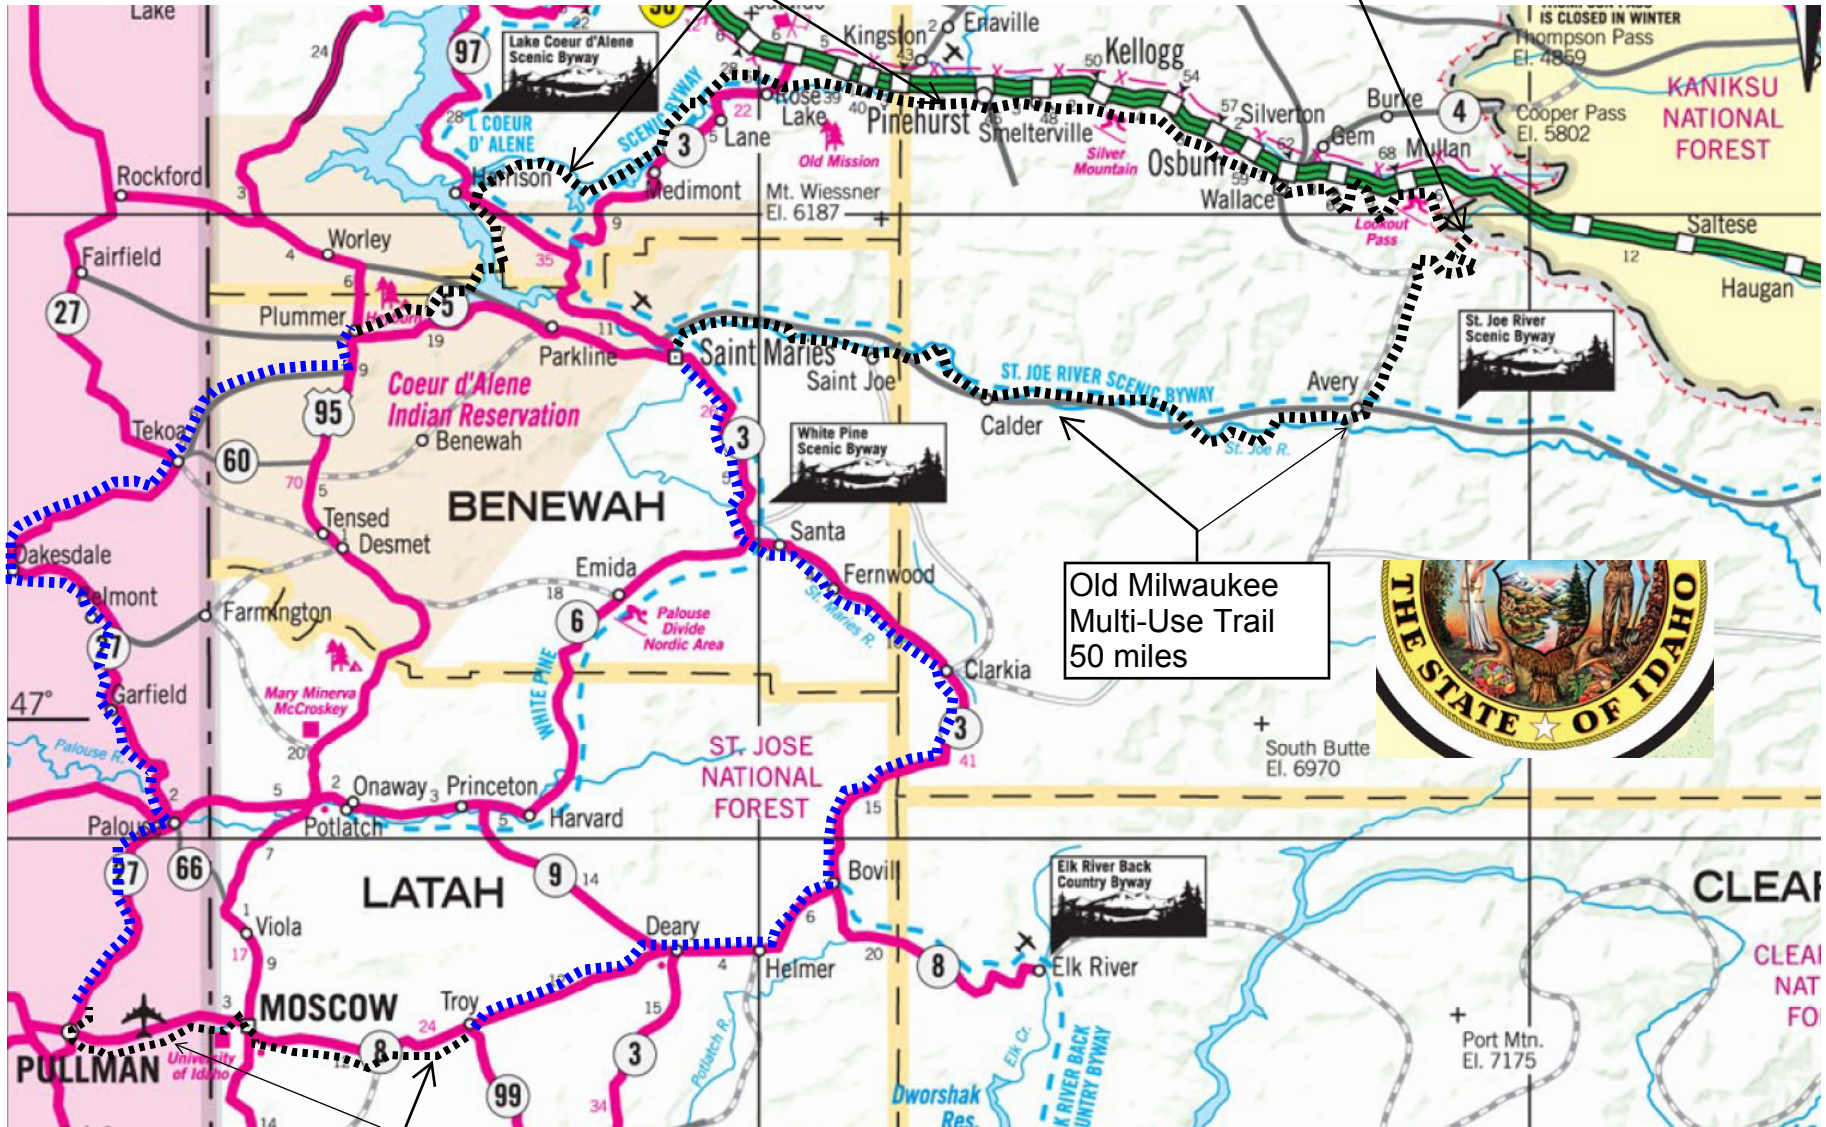

NORTHERN IDAHO
300 MILE LOOP
BICYCLE TOUR

Coeur d'Alene Trail - 72 miles

Start / Finish at the Route of the Hiawatha Trailhead

Old Milwaukee Multi-Use Trail 50 miles

Paluse/Latah Trail 25 miles

LEGEND

-  Separated Trail
-  Rural Highway