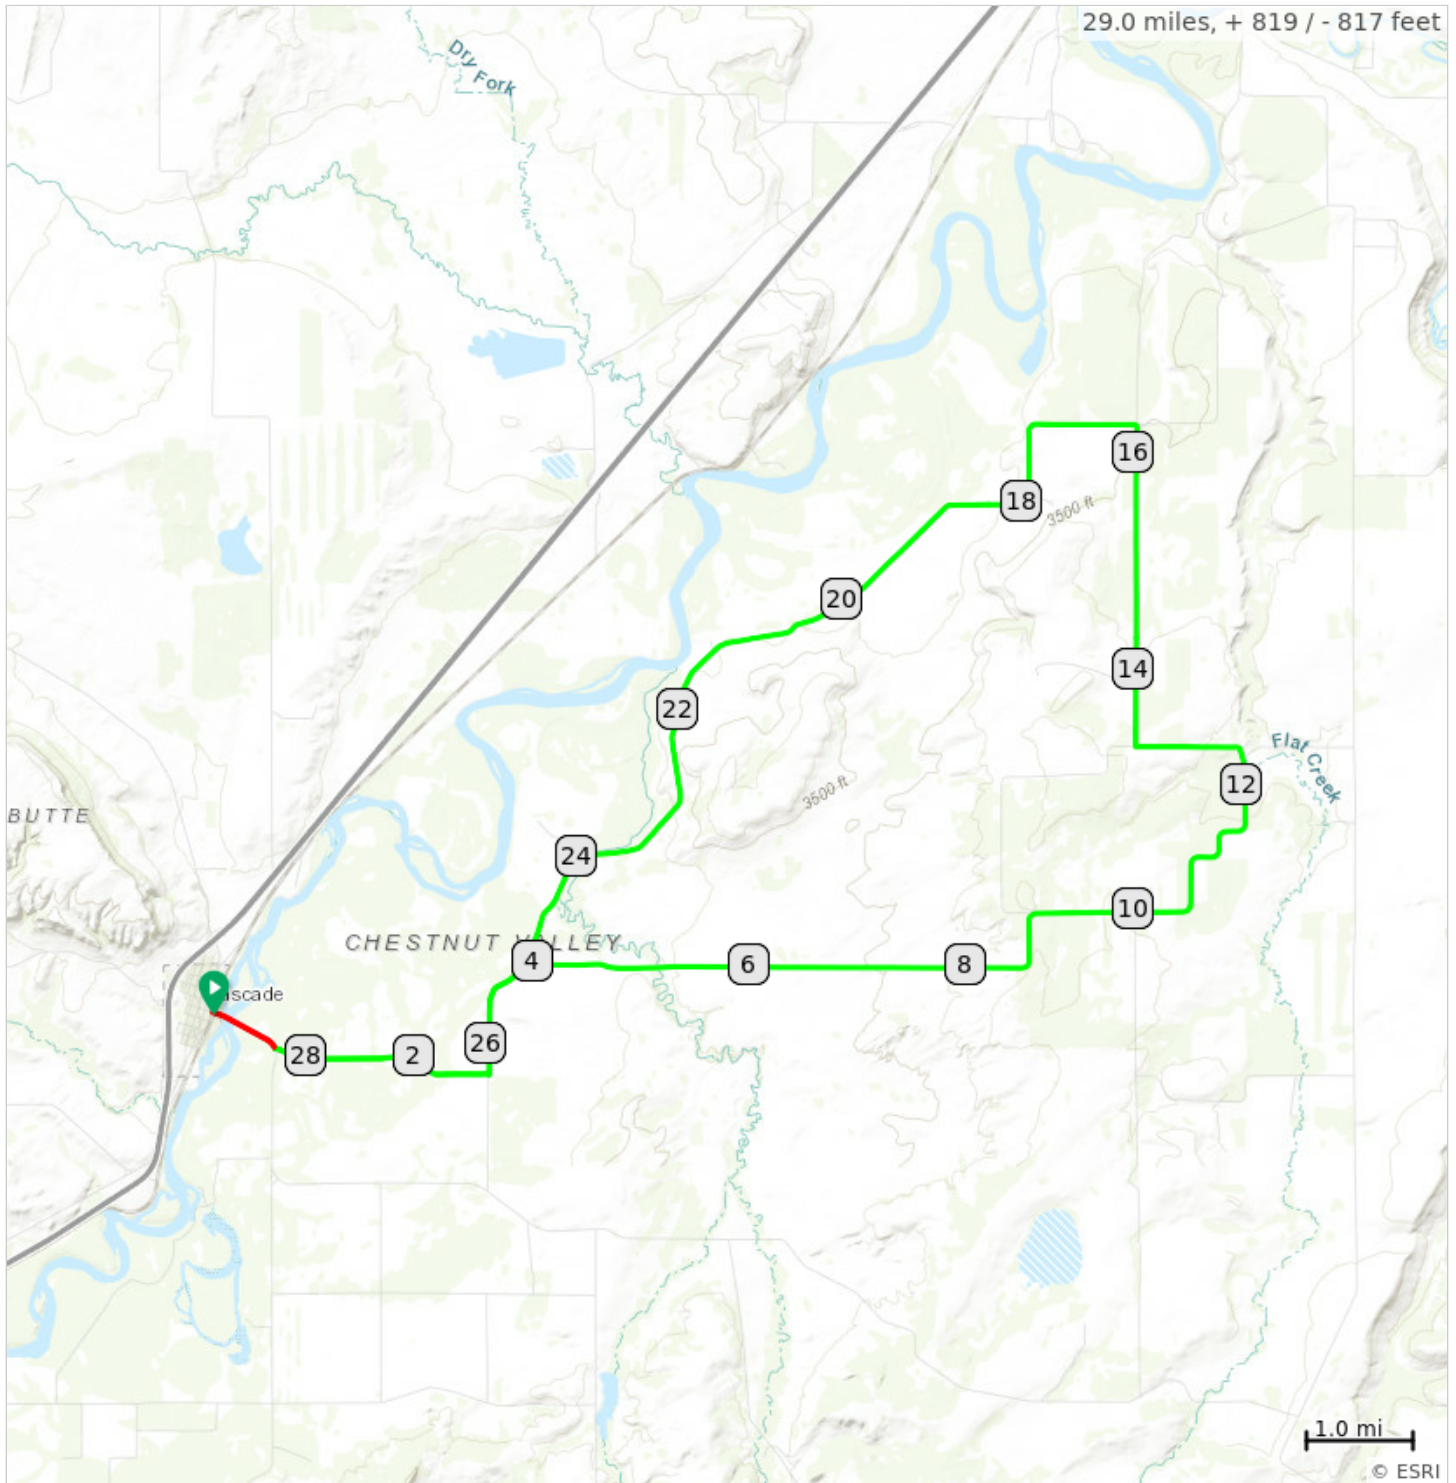

Cascade 29

Cascade city park start/finish

Cascade 29

1.	0.0	0.0	📍	Start of route
2.	0.1	0.1	↑	Continue onto Cascade Hound Creek Rd
3.	0.7	0.5	←	Left onto Castner Falls Rd
4.	2.7	2.1	←	Left to stay on Castner Falls Rd
5.	12.3	9.5	↑	Continue straight onto Klock Rd
6.	13.3	1.1	→	Right onto Baker Rd
7.	16.3	2.9	←	Left onto River Rd
8.	25.1	8.9	↑	Continue onto Castner Falls Rd

25.1 miles. +761/-765 feet

9.	26.3	1.1	→	Right to stay on Castner Falls Rd
10.	28.3	2.1	→	Right onto Cascade Hound Creek Rd
11.	28.9	0.5	↑	Continue onto Central Ave E
12.	29.0	0.1	📍	End of route

3.9 miles. +25/-8 feet