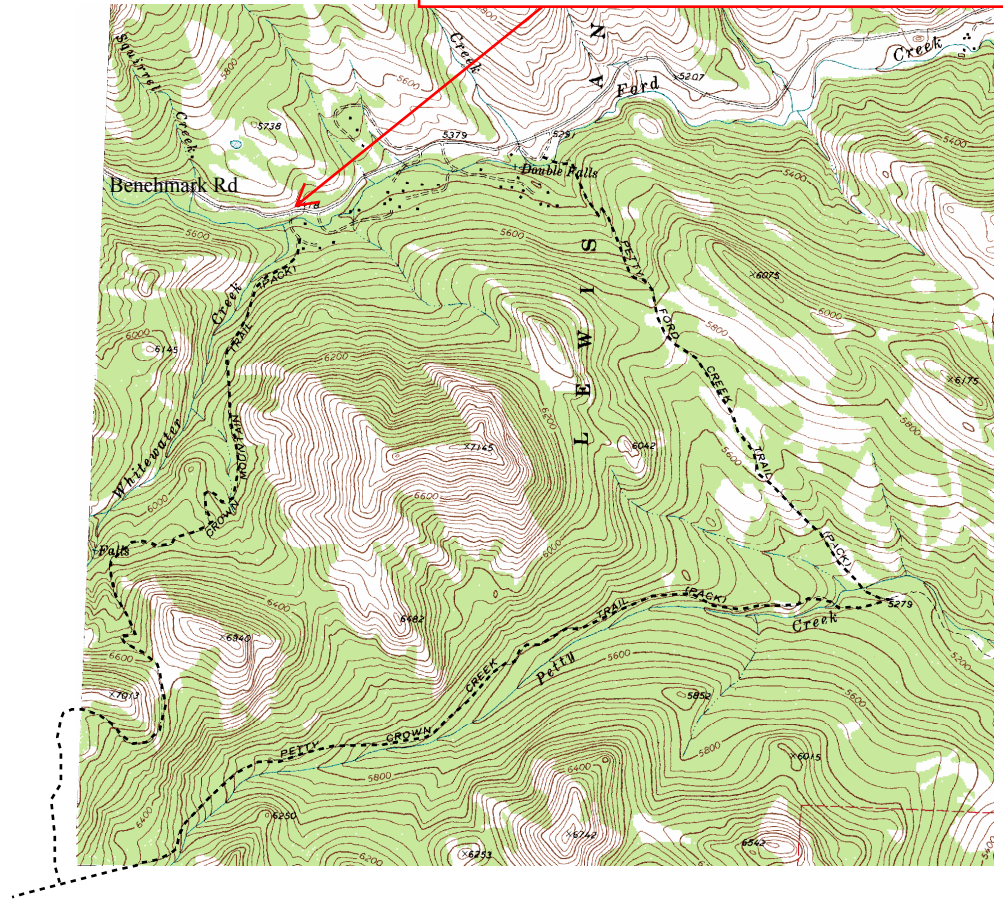

Google Maps link: Augusta to trail beginning
<https://goo.gl/maps/vLnwXy7R8JxKZf8LA>
 16.8 miles

Ford Willow Creek Trail

Google Maps link: Augusta to trail beginning
<https://goo.gl/maps/Ten2Jc5WmsyhxERA>
 20.2 miles

Crown Mountain Loop